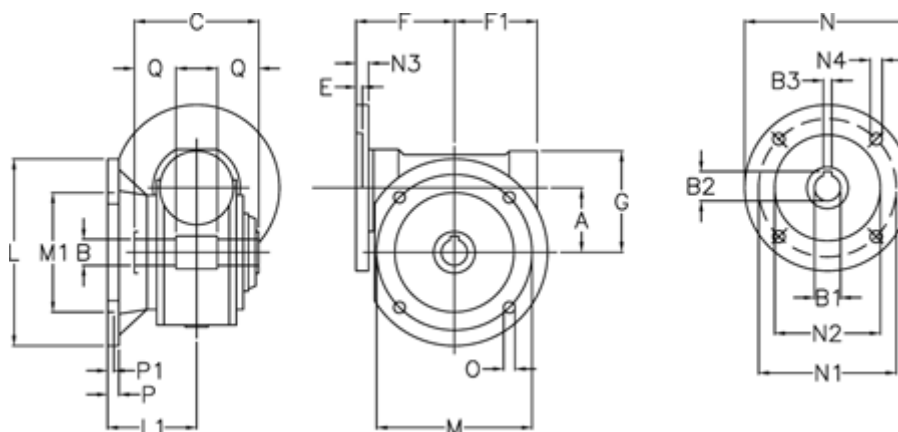

Data Sheet

Article number: 3902130046540

Description: Worm gear
VF 130-FC1-46-100B5, without lubrication

Measures

A = 130	F1 = 154	N2 = 180
B = 45 H7	G = 195	N3 = 17
B1 E7 = 28	L = 320	N4 = 13
B2 = 31.3	L1 = 137.5	O = 16
B3 H9 = 8	M = 255	P = 20
C = 165	M1 = 180	P1 = 12
E = 0.5	N = 250	Q = 52.5
F = 185	N1 = 215	